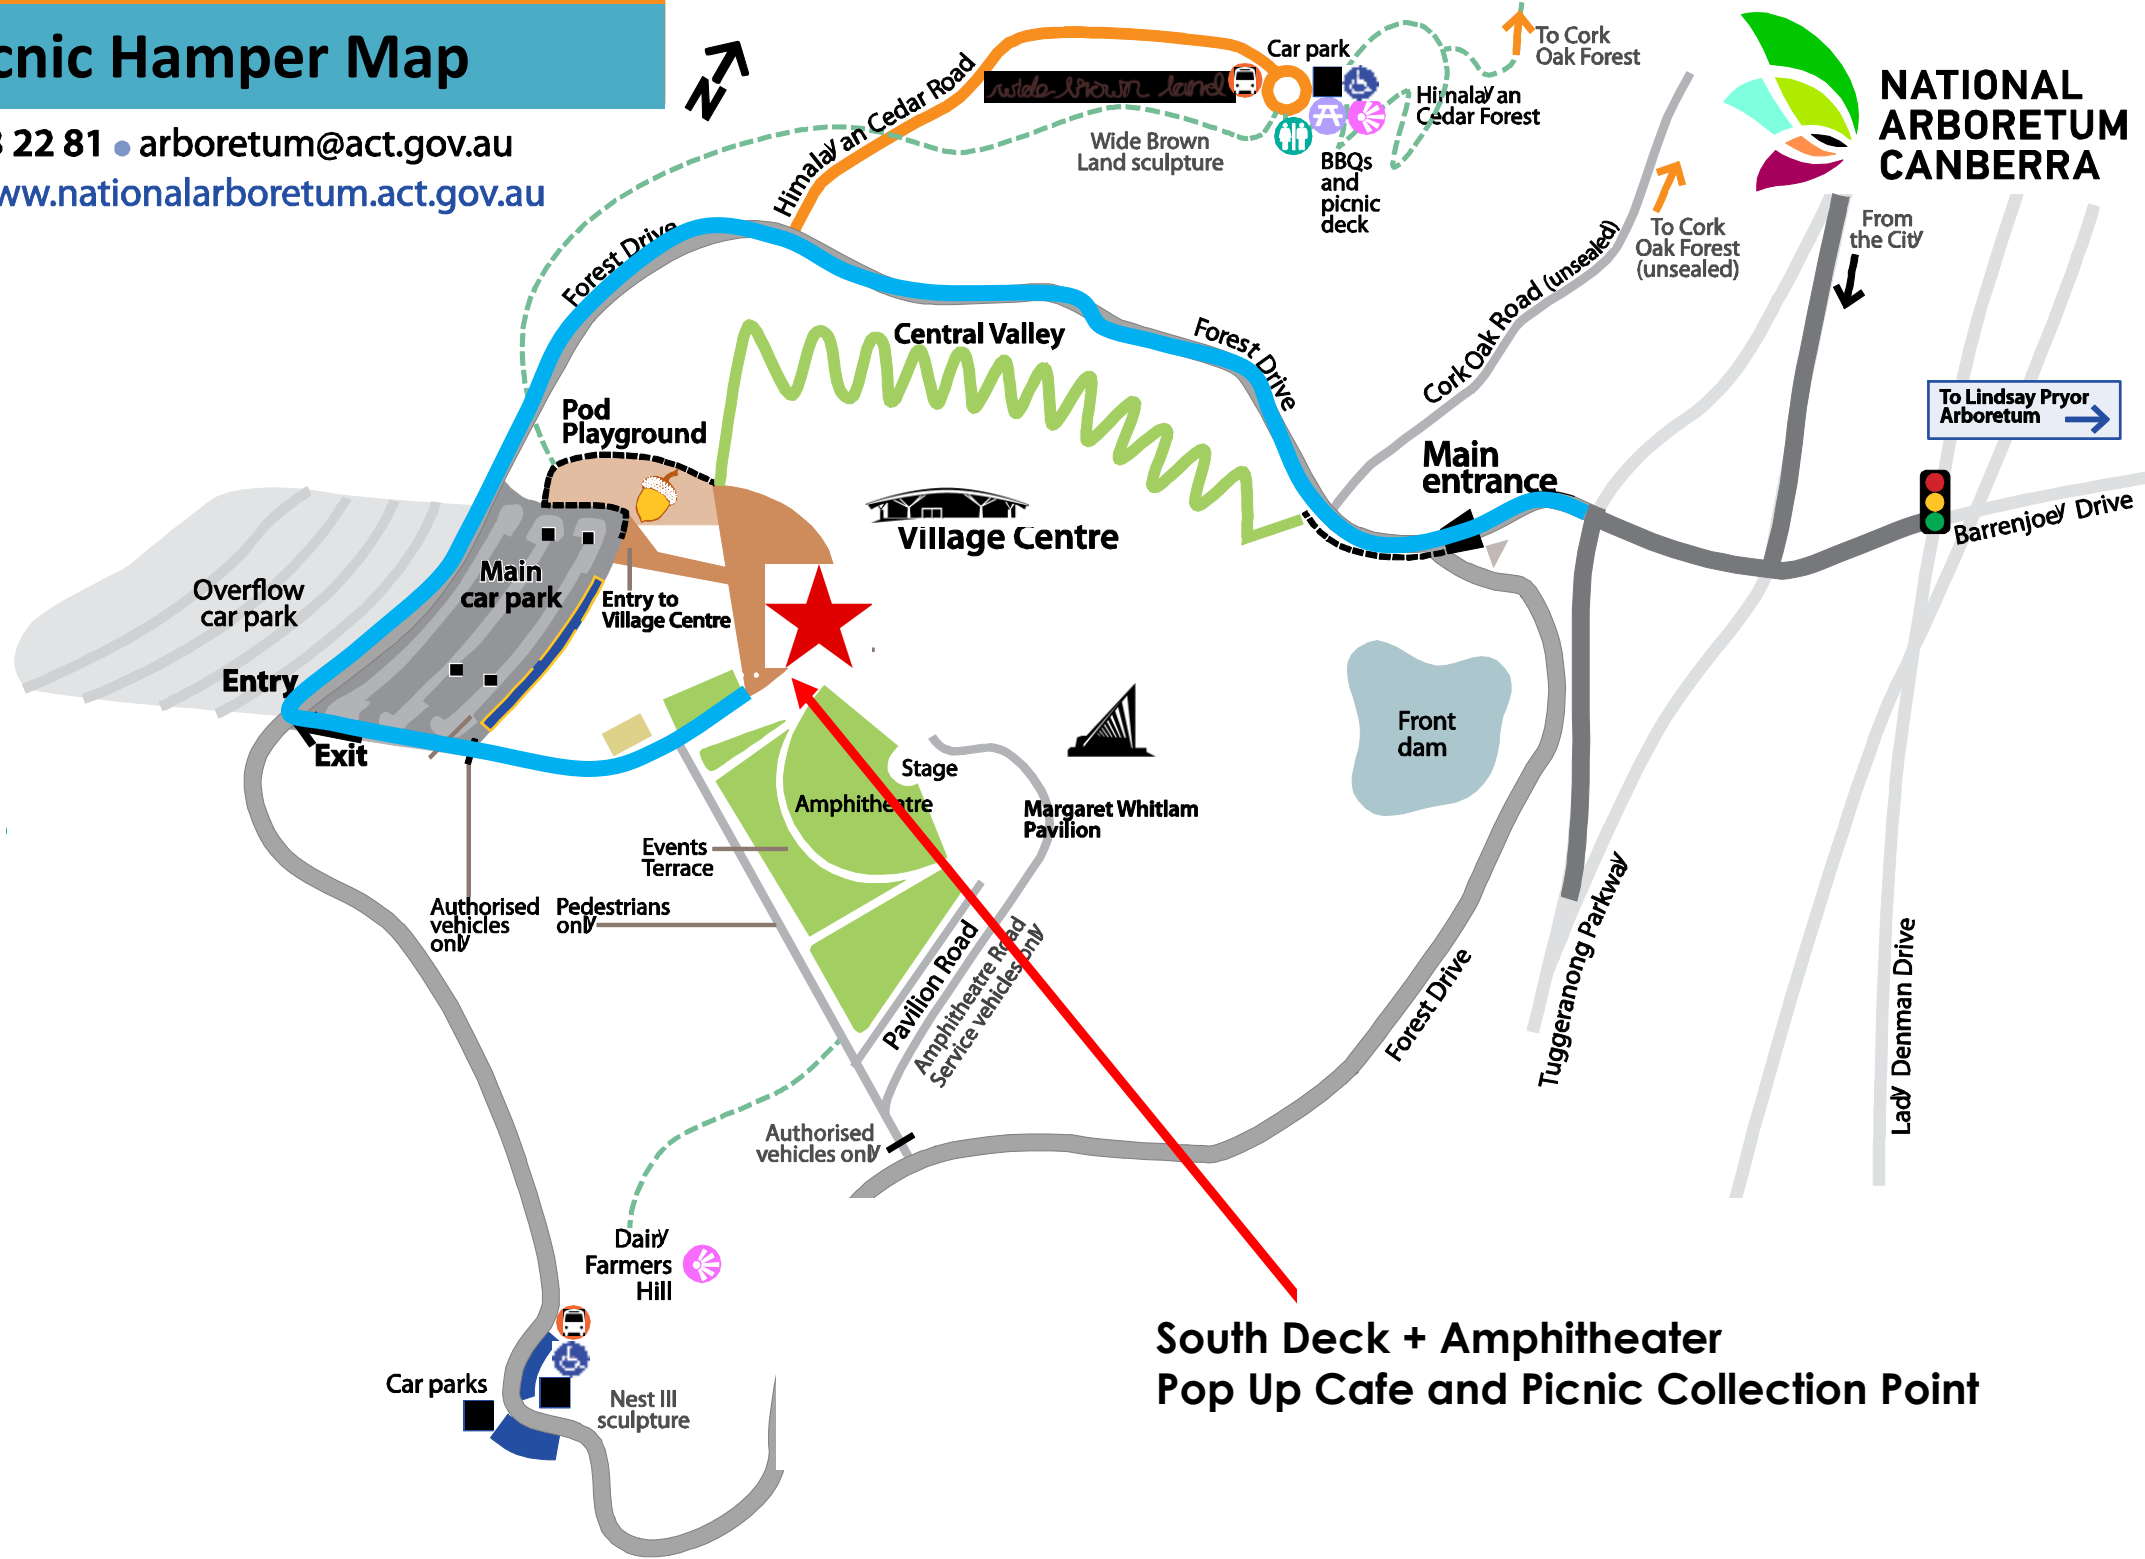

# Picnic Hamper Map

13 22 81 • arboretum@act.gov.au  
www.nationalarboretum.act.gov.au

**South Deck + Amphitheater  
Pop Up Cafe and Picnic Collection Point**